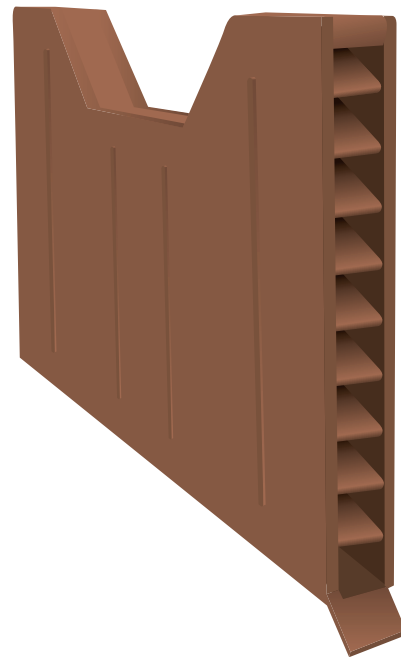

Weep Vent

Description

An unobtrusive vent which sits between two bricks to ventilate cavities and provide drainage for lintels and cavity trays. Weep Vents feature an angled grill which aids in the prevention of insect entry and the ingress of wind driven rain.

Installation

The Weep Vent should be positioned between bricks and secured with mortar. NHBC requirements stipulate spacing at 450mm centres with a minimum of 2 above all windows and doors.

Product Code	Description	Box Qty
SOLCO/WEEP/TERRA	Weep Vent Terracotta	50
SOLCO/WEEP/BUFF	Weep Vent Buff	50
SOLCO/WEEP/WHITE	Weep Vent White	50
SOLCO/WEEP/CLEAR	Weep Vent Clear	50
SOLCO/WEEP/BROWN	Weep Vent Brown	50
SOLCO/WEEP/GREY	Weep Vent Grey	50
SOLCO/WEEP/BLACK	Weep Vent Black	50

Technical

Colours: Terracotta,
Clear, Buff, White,
Black, Brown, Grey

Box Qty: 50

Material: Polypropylene

Airflow: