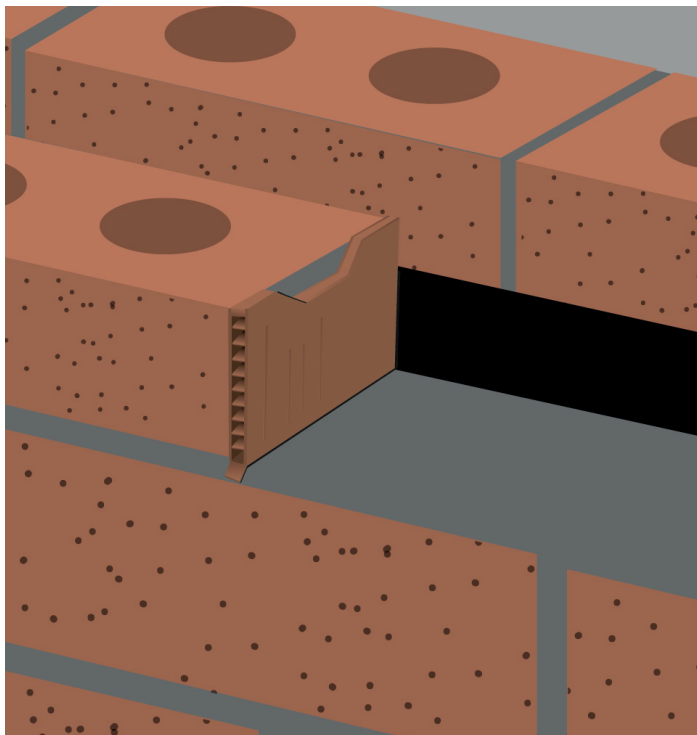

## Weep Vent

### Description

An unobtrusive vent which sits between two bricks to ventilate cavities and provide drainage for lintels and cavity trays. Weep Vents feature an angled grill which aids in the prevention of insect entry and the ingress of wind driven rain.

### Installation

The Weep Vent should be positioned between bricks and secured with mortar. NHBC requirements stipulate spacing at 450mm centres with a minimum of 2 above all windows and doors.

Product Code	Description	Box Qty
SOLCO/WEEP/TERRA	Weep Vent Terracotta	50
SOLCO/WEEP/BUFF	Weep Vent Buff	50
SOLCO/WEEP/WHITE	Weep Vent White	50
SOLCO/WEEP/CLEAR	Weep Vent Clear	50
SOLCO/WEEP/BROWN	Weep Vent Brown	50
SOLCO/WEEP/GREY	Weep Vent Grey	50
SOLCO/WEEP/BLACK	Weep Vent Black	50

### Technical

Colours: Terracotta,  
Clear, Buff, White,  
Black, Brown, Grey

Box Qty: 50

Material: Polypropylene

Airflow: