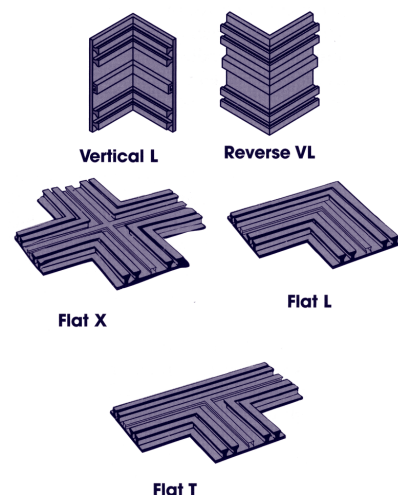

Solco PVC Waterstops

Description:

Solco high performance PVC waterstops for secure sealing of concrete structures.

These high integrity multi-finned waterstops incorporate fin control barriers which improve density and provide superior sealing. Solco waterstops are interconnectable using preformed transitions and joints to allow a continuous seal in reinforced concrete structures.

XTCB waterstops can be used in vertical and horizontal expansion joints giving two-way hydrostatic pressure resistance when cast centrally.

The XTCB / XTPW profiles are available with eyelets if required.

The range is complete with the XTRS, XTRR and XTKK profiles.

Features & Benefits:

- Wide range of profiles.
- Specific design for unique applications.
- Eyelets.
- Strength combined with flexibility.
- WRc approved for potable water.
- For use with:
 - Construction & expansion joints.
 - Contraction joints, internal / external joints.
- Fuel resistant variant available.