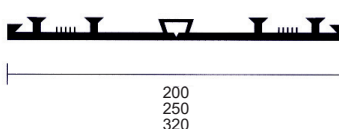

XTCB waterstops can be used in vertical and horizontal expansion joints giving two-way hydrostatic pressure resistance when cast centrally.

The XTCB / XTPW profiles are available with eyelets if required.

The range is complete with the XTRS, XTRR and XTKK profiles.

Features & Benefits:

- Wide range of profiles.
- Specific design for unique applications.
- Eyelets.
- Strength combined with flexibility.
- WRc approved for potable water.
- For use with:
 - Construction & expansion joints.
 - Contraction joints, internal / external joints.
- Fuel resistant variant available.

Applications:

- Water and waste water treatment facilities.
- Dams, locks, canals, water reservoirs, and aqueducts.
- Tunnels and culverts.
- Foundations.

XTCB

XTRS

XTKK

XTPW

XTRR

Internal Expansion

| Product Range | Product Size |
|---------------|--------------|
| XTCB 150 | 20m Coil |
| XTCB 150/10 | 10m Coil |
| XTCB 200 | 15m Coil |
| XTCB 250 | 12m Coil |
| XTCB 250/10 | 10m Coil |
| XTCB 300 | 10m Coil |
| XTCB 300/10 | 10m Coil |